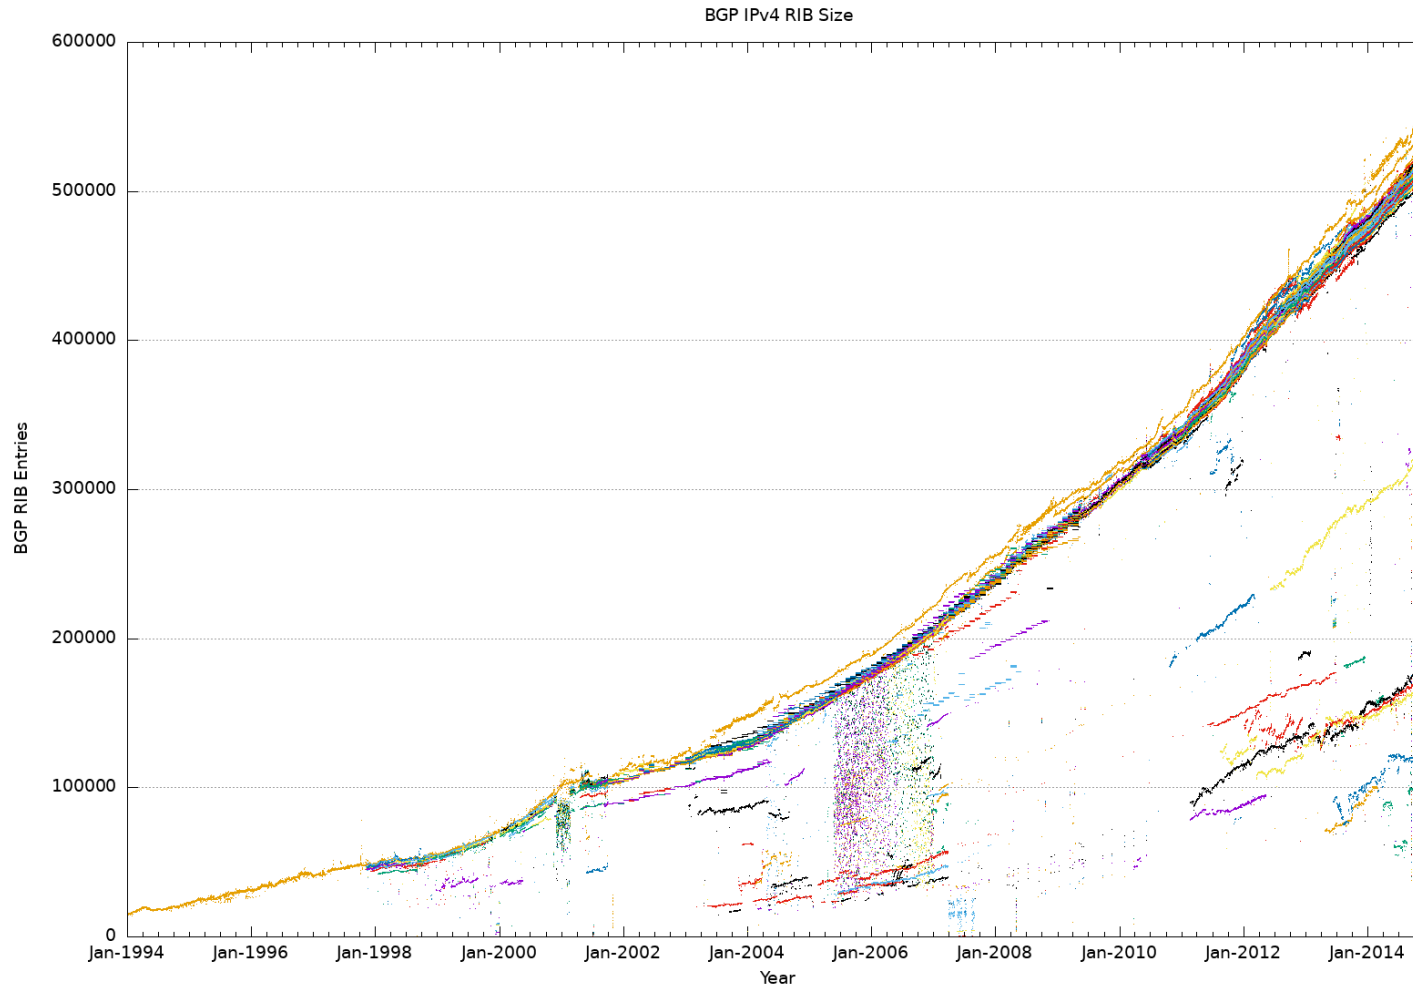

# Why?

- There are very few ways to see all of the Internet, all at once
- Routing is one of the few technologies that attempts to flood everything to everyone all the time!
- So what can routing tell us?

# 1995 to 2005 - the Internet Consumer Boom!

# 2005 to 2015 - Peak IPv4